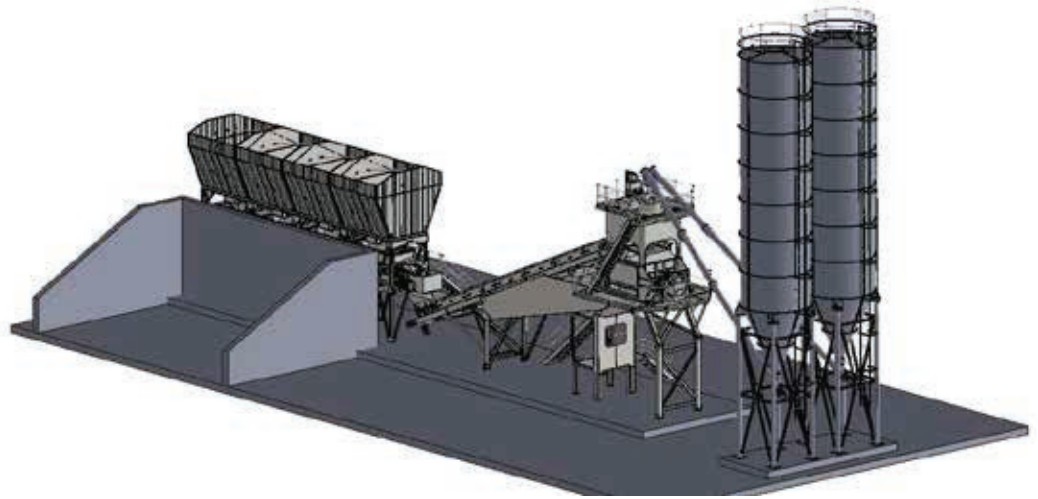

Concrete Batching Plants

FABO[®]

Crushing Screening Plants

FABO Compact Concrete Plants

Compact concrete plants are concrete batching plants that combine the high efficiency of stationary concrete batching plants and the easy portability of mobile concrete batching plants. They are designed to be mounted more easily on the project site where they will start production.

Compact concrete plants offer important advantages, especially in construction projects. These handy machines, which can be positioned very close to the construction site, are the most preferred products for companies that want to increase their business volume or reduce their operating costs.

Our FABO Mix Compact Series concrete batching plants consist of square bunker, row bunker shapes, bucket type and conveyor belt systems. The capacities of our concrete plants can range from 30 m³ to 200 m³ hours. Our compact type new generation concrete batching plants are one of the most demanded models in the world market with the advantages of easy installation and easy maintenance as well as mass production in narrow areas. In addition, our **FABO Compact Series models** can be designed specially according to the demands of our customers.

Compact Concrete Plants

Compact-200

MODEL	COMPACT-200
PRODUCTION CAPACITY	175 m ³ /H
AGGREGATE BUNKER	4x35 m ³
AGREGATE WEIGHTING	11000 kg
INSTALLATION METHOD	Conveyor
MIXER CAPACITY	5000/7500 L
MIXER TYPE	Twin Shaft
CEMENT WEIGHTING	2500 kg
WATERWEIGHTING	1250 kg
ADDITIVE WEIGHTING	2x50 L
CONTROL SYSTEM	Siemens,ABB
CONTROL CABIN	Included
CEMENT SCREW DIAMETER	Ø 323 mm
COMPRESOR	Included