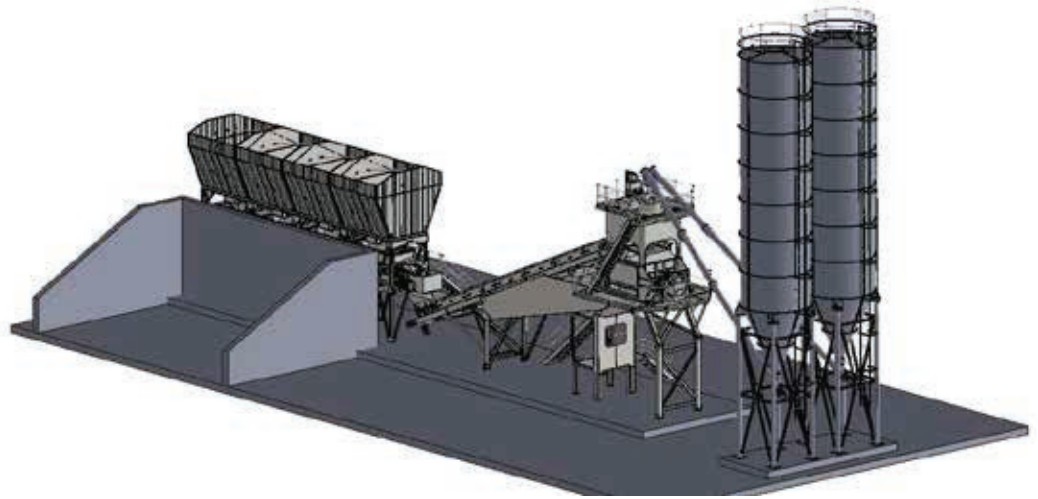

Concrete Batching Plants

FABO[®]

Crushing Screening Plants

FABO Compact Concrete Plants

Compact concrete plants are concrete batching plants that combine the high efficiency of stationary concrete batching plants and the easy portability of mobile concrete batching plants. They are designed to be mounted more easily on the project site where they will start production.

Compact concrete plants offer important advantages, especially in construction projects. These handy machines, which can be positioned very close to the construction site, are the most preferred products for companies that want to increase their business volume or reduce their operating costs.

Our FABO Mix Compact Series concrete batching plants consist of square bunker, row bunker shapes, bucket type and conveyor belt systems. The capacities of our concrete plants can range from 30 m³ to 200 m³ hours. Our compact type new generation concrete batching plants are one of the most demanded models in the world market with the advantages of easy installation and easy maintenance as well as mass production in narrow areas. In addition, our **FABO Compact Series models** can be designed specially according to the demands of our customers.

Compact Concrete Plants

Compact-120

MODEL	COMPACT-120
PRODUCTION CAPACITY	120-130 m ³ /H
AGGREGATE BUNKER	4x20 m ³
AGREGATE WEIGHTING	5000 kg
INSTALLATION METHOD	Bucket/Conveyor
MIXER CAPACITY	3000/4500 L
MIXER TYPE	Twin Shaft
CEMENT WEIGHTING	1750 kg
WATERWEIGHTING	1000 kg
ADDITIVE WEIGHTING	1x40 L
CONTROL SYSTEM	Siemens,ABB
CONTROL CABIN	Included
CEMENT SCREW DIAMETER	Ø 323 mm
COMPRESOR	Included