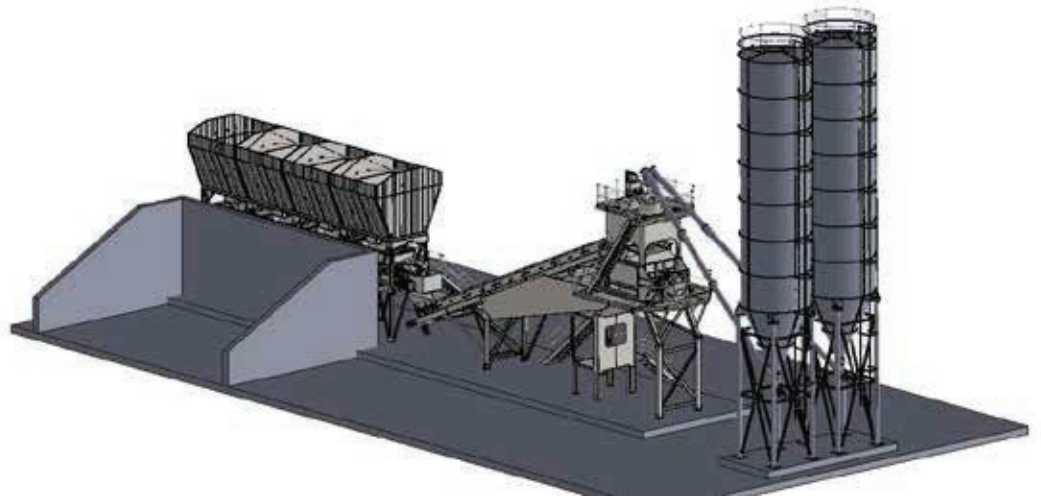

Concrete Batching Plants

FABO[®]

Crushing Screening Plants

FABO Compact Concrete Plants

Compact concrete plants are concrete batching plants that combine the high efficiency of stationary concrete batching plants and the easy portability of mobile concrete batching plants. They are designed to be mounted more easily on the project site where they will start production.

Compact concrete plants offer important advantages, especially in construction projects. These handy machines, which can be positioned very close to the construction site, are the most preferred products for companies that want to increase their business volume or reduce their operating costs.

Our FABO Mix Compact Series concrete batching plants consist of square bunker, row bunker shapes, bucket type and conveyor belt systems. The capacities of our concrete plants can range from 30 m³ to 200 m³ hours. Our compact type new generation concrete batching plants are one of the most demanded models in the world market with the advantages of easy installation and easy maintenance as well as mass production in narrow areas. In addition, our **FABO Compact Series models** can be designed specially according to the demands of our customers.

Compact Concrete Plants

Compact-110

MODEL	COMPACT-110
PRODUCTION CAPACITY	100-110 m ³ /H
AGGREGATE BUNKER	4x20 m ³
AGREGATE WEIGHTING	3300 kg
INSTALLATION METHOD	Bucket/Conveyor
MIXER CAPACITY	2000/3000 L
MIXER TYPE	Twin Shaft
CEMENT WEIGHTING	900 kg
WATERWEIGHTING	700 kg
ADDITIVE WEIGHTING	1x40 L
CONTROL SYSTEM	Siemens,ABB
CONTROL CABIN	Included
CEMENT SCREW DIAMETER	Ø 273 mm
COMPRESOR	Included